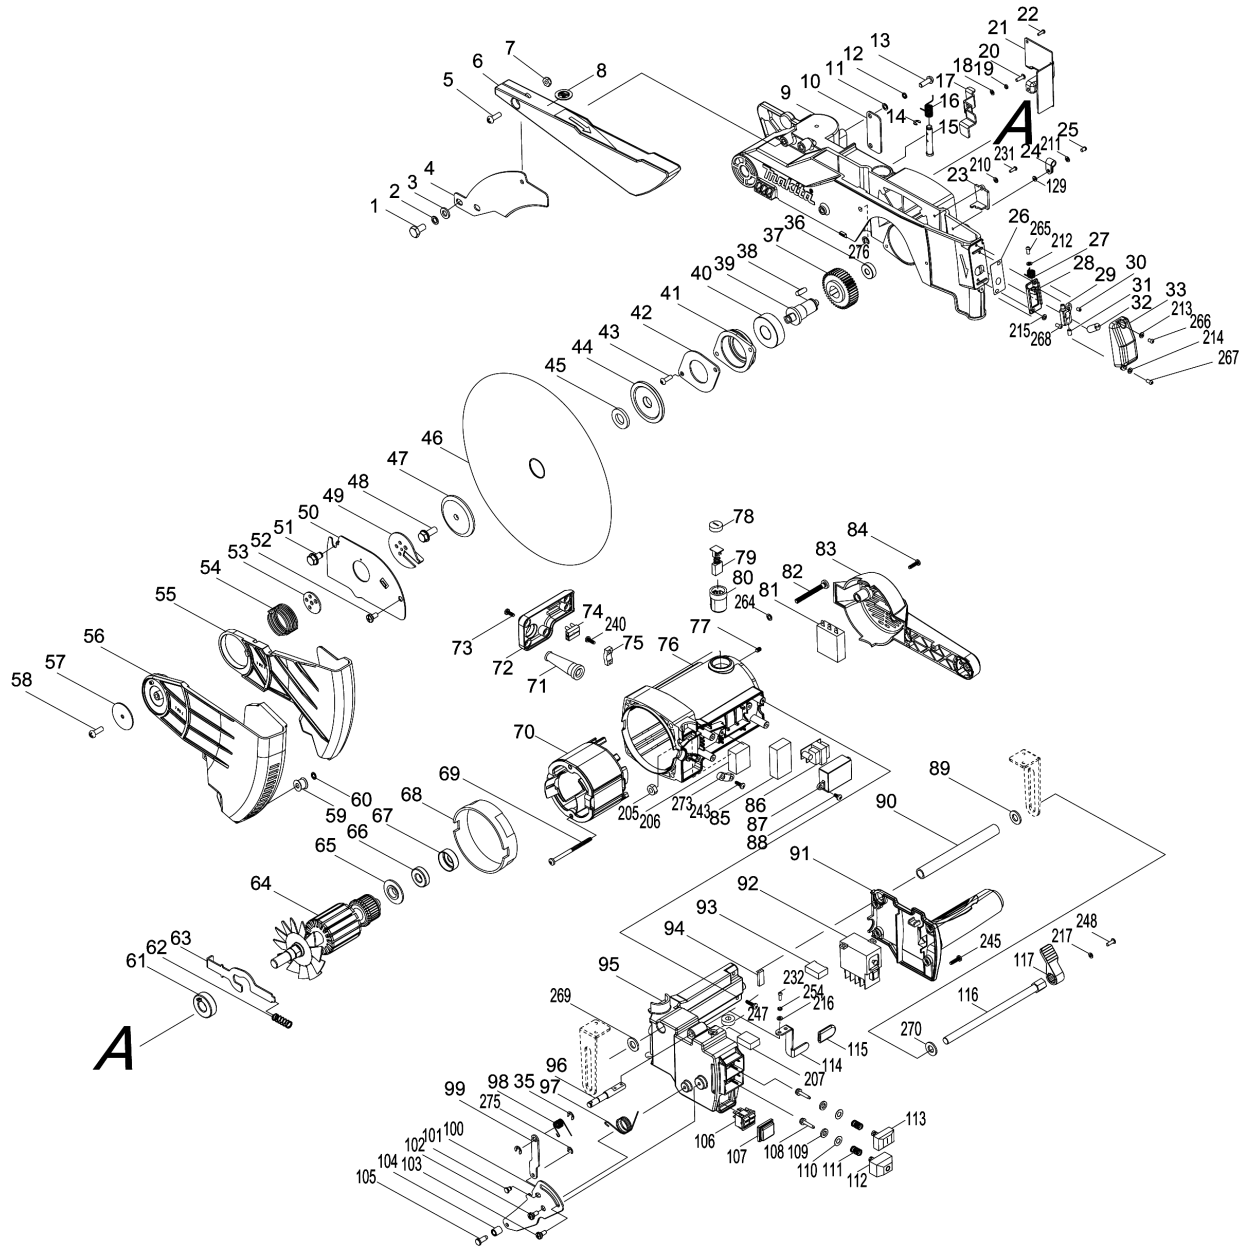

Model No.LH1201FL 305MM TABLE TOP MITER SAW