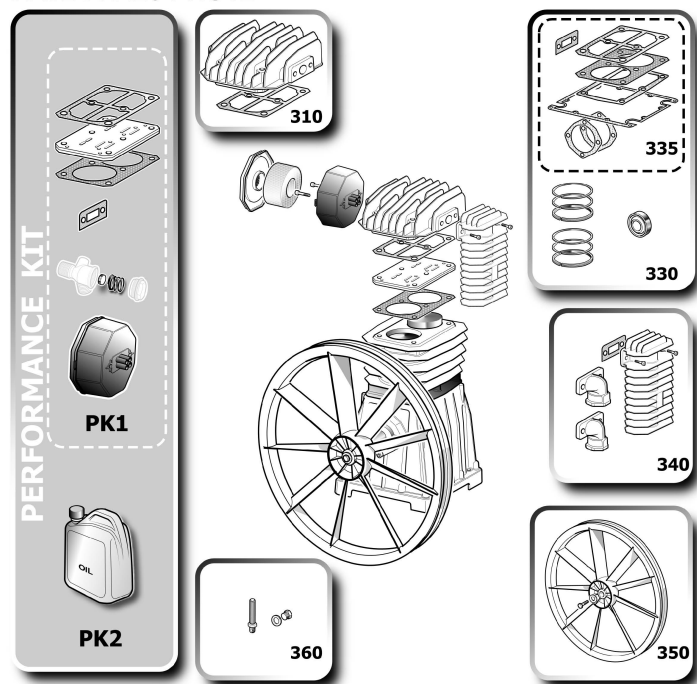

Information

Item 4116024363 Description ABAC A29B 90 CM3 V230

Part

| Nr. | Item | Description | End | Q.ty |
|-----|------------|--------------------|-----|---------|
| 099 | 4116090296 | Pump | | 1.00 PC |
| 102 | 6214347500 | Wheel kit | | 2.00 PC |
| 103 | 6214344400 | Pivot wheel - Foot | | 1.00 PC |
| 104 | 6214343300 | Handle | | 1.00 PC |
| 105 | 2236110537 | Non return valve | | 1.00 PC |
| 106 | 6231944200 | Tap | | 1.00 PC |
| 107 | 6210717700 | Drain tap | | 1.00 PC |
| 108 | 6214344100 | Pressure reducer | | 1.00 PC |
| 109 | 6214345000 | Gauge | | 1.00 PC |

Information

Item 4116024363 Description ABAC A29B 90 CM3 V230

PAT24 / A29 / NS12

PAT24

Part

| Nr. | Item | Description | End | Q.ty |
|-----|------------|-----------------------|-----|---------|
| 310 | 2901325044 | Cylinder head kit | | 1.00 PC |
| 330 | 2901325046 | Upgrade kit | | 1.00 PC |
| 335 | 2901325045 | Joints kit | | 1.00 PC |
| 340 | 2901325047 | Aftercooler kit | | 1.00 PC |
| 350 | 2901325048 | Flywheel kit | | 1.00 PC |
| 360 | 2901325049 | Oil level kit | | 1.00 PC |
| PK1 | 8973037657 | Performance kit | | 1.00 PC |
| PK2 | 8973037658 | Performance kit + oil | | 1.00 PC |