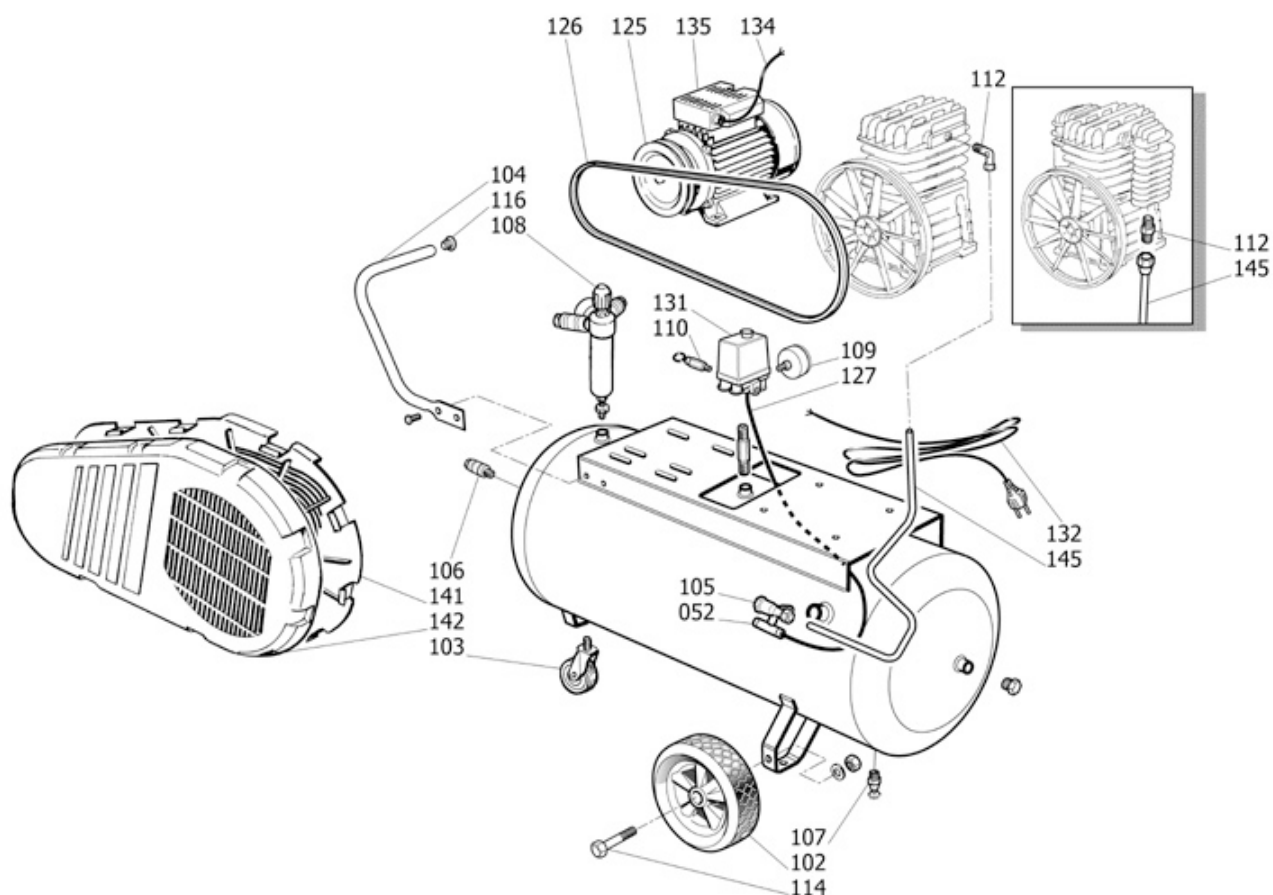

Information

Item 4116024363 Description ABAC A29B 90 CM3 V230

Part

| Nr. | Item | Description | End | Q.ty |
|-----|------------|--------------------|-----|---------|
| 099 | 4116090296 | Pump | | 1.00 PC |
| 102 | 6214347500 | Wheel kit | | 2.00 PC |
| 103 | 6214344400 | Pivot wheel - Foot | | 1.00 PC |
| 104 | 6214343300 | Handle | | 1.00 PC |
| 105 | 2236110537 | Non return valve | | 1.00 PC |
| 106 | 6231944200 | Tap | | 1.00 PC |
| 107 | 6210717700 | Drain tap | | 1.00 PC |
| 108 | 6214344100 | Pressure reducer | | 1.00 PC |
| 109 | 6214345000 | Gauge | | 1.00 PC |

Information

Item 4116024363 Description ABAC A29B 90 CM3 V230

PAT24 / A29 / NS12

PAT24

Part

| Nr. | Item | Description | End | Q.ty |
|-----|------------|-----------------------|-----|---------|
| 310 | 2901325044 | Cylinder head kit | | 1.00 PC |
| 330 | 2901325046 | Upgrade kit | | 1.00 PC |
| 335 | 2901325045 | Joints kit | | 1.00 PC |
| 340 | 2901325047 | Aftercooler kit | | 1.00 PC |
| 350 | 2901325048 | Flywheel kit | | 1.00 PC |
| 360 | 2901325049 | Oil level kit | | 1.00 PC |
| PK1 | 8973037657 | Performance kit | | 1.00 PC |
| PK2 | 8973037658 | Performance kit + oil | | 1.00 PC |